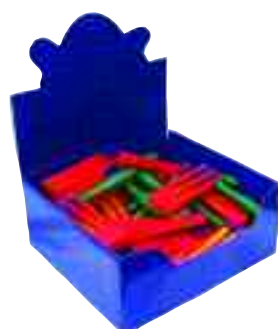

Chicken Shake
DP 001 - 6C
plastic, 6 Chicken Shakes
assorted in colors in a carrying bag
7" x 4 2/3" x 2" 18 x 12 x 5 cm

Chicken Shakes
PM 001 - 45
counter top display 45 pieces,
assorted colors
9.5" x 8 2/3" x 4" 24 x 22 x 10 cm

Handy Bells
PM 111-40
10 bells on a plastic handle,
diameter 3" 8 cm.
Counter top display 40 pieces
9.5" x 8 2/3" x 4" 24 x 22 x 10 cm

Harmonica
PM 137 - 30
key of C, 16 holes, 16 double notes,
5" 13 cm
Counter top display 30 pieces
9.5" x 8 2/3" x 4" 24 x 22 x 10 cm

Belly Bells
PM 110 - 10
10 bells on nylon strap, velcro,
length adjustable, 27" 70 cm
Counter top display 10 pieces
9.5" x 8 2/3" x 4" 24 x 22 x 10 cm

Harmonica
PM 134 - 40
key of C, 10 holes, 20 notes,
4" 10 cm
Counter top display 30 pieces
9.5" x 8 2/3" x 4" 24 x 22 x 10 cm